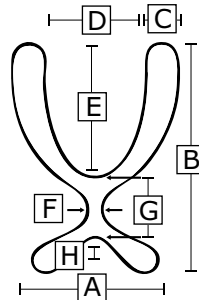

Swivel Buckles
Swivel buckles on the lower attaching straps allow self-adjustment, supporting the correct angle of attachment.

Full Length Attaching Straps
Provide for proper positioning of the top side release buckles, ensuring that the posture support maintains adjustment.

	XS	S	M	L	XL
Dynamic	IFPS1101	IFPS1102	IFPS1103	IFPS1104	IFPS1105
Structured	IFPS1201	IFPS1202	IFPS1203	IFPS1204	IFPS1205

Contoured Style

The Contoured Style has a narrowed section over the sternum that allows a better fit for females, G-tube users or those requiring a smaller support surface.

	A	B	C	D	E	F	G	H
XS	7.5	12.5	2	3.5	7.5	1	3.5	1.25
S	8.5	15	2	4.5	9	1	4.25	1.75
M	9.5	18.75	2	5.5	11	1	5.25	2.5
L	10.5	22.5	2	6.5	13	1.25	6	3.5
XL	11.5	25.5	2.5	6.5	14	1.5	7	4.5

	XS	S	M	L	XL
Dynamic	IFPS2101	IFPS2102	IFPS2103	IFPS2104	IFPS2105
Structured	IFPS2201	IFPS2202	IFPS2203	IFPS2204	IFPS2205