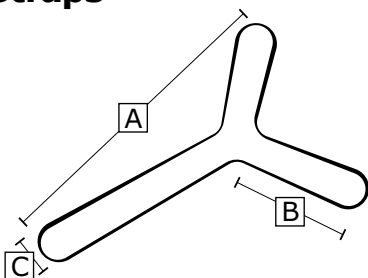

All Sizes Are Inches

BACKPACK STYLE STRAP, PAIR (STRUCTURED)

IFBP4201	Pull Down, Extra Small
IFBP4202	Pull Down, Small
IFBP4203	Pull Down, Medium
IFBP4204	Pull Down, Large

H-STYLE HARNESS (STRUCTURED)

IFHH5201	Pull Down, Extra Small
IFHH5202	Pull Down, Small
IFHH5203	Pull Down, Medium
IFHH5204	Pull Down, Large

Chest Straps (All chest straps are dynamic)

		A	B	C
Belt Anchor	XS	14	2.8	3.5
	S	16	2.8	3.75
	M	18	3.1	4
	L	21	3.1	4.5
	XL	23	3.25	4.75

		A	B
Velcro	XS	7	2
	S	8.5	3
	M	10.25	4
	L	11.5	5
	XL	13	6

	XS	S	M	L	XL
Belt Anchor	IFCS4111	IFCS4112	IFCS4113	IFCS4114	IFCS4115
Velcro	IFCS4121	IFCS4122	IFCS4123	IFCS4124	IFCS4125

Y Straps

	A	B	C
S	19	8	2
M	22	9	2.25
L	25	11	2.5

	S	M	L
Dynamic	IFYS3102	IFYS3103	IFYS3104
Structured	IFYS3202	IFYS3203	IFYS3204

Pelvic Belts & Pads

- Help maintain a neutral pelvic position, which directly affects seated body alignment and distributes pressure appropriately.
- Increase postural stability, decreasing the effort needed to sit upright and facilitating upper extremity movement.
- Contribute to proper head positioning and neck alignment.
- Reduce negative postural tendencies that can lead to orthopedic asymmetries and other secondary medical complications.

2 Point Pad Sizes

	Part Number	A	B	C
XS	IFPB101	4.25	1.75	1.25
S	IFPB102	5.5	1.75	1.25
M	IFPB103	7.5	2.5	1.75
L	IFPB104	9.5	2.75	2.25
XL	IFPB105	11.5	2.75	2.25

Belt Sizes

	A	B	C	Buckle	Pad Sizes
Single Pull	32	27	1	PB	NP / XS
Single Pull	32	27	1	SR	NP
Dual Pull	24	24	1	PB	XS / S
Single Pull	32	27	1.5	PB / SR	NP / M / L
Dual Pull	24	24	1.5	PB / SR	M / L
Single Pull	32	27	2	PB	NP / L / XL
Single Pull	32	27	2	SR	L / XL
Dual Pull	24	24	2	PB / SR	L / XL