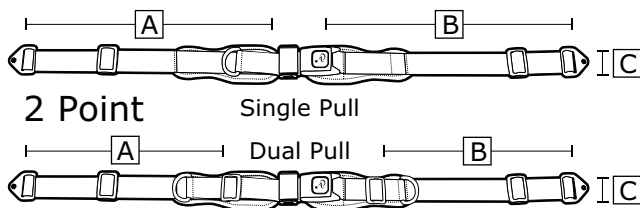

Y Straps

	A	B	C
S	19	8	2
M	22	9	2.25
L	25	11	2.5

	S	M	L
Dynamic	IFYS3102	IFYS3103	IFYS3104
Structured	IFYS3202	IFYS3203	IFYS3204

Pelvic Belts & Pads

- Help maintain a neutral pelvic position, which directly affects seated body alignment and distributes pressure appropriately.
- Increase postural stability, decreasing the effort needed to sit upright and facilitating upper extremity movement.
- Contribute to proper head positioning and neck alignment.
- Reduce negative postural tendencies that can lead to orthopedic asymmetries and other secondary medical complications.

2 Point Pad Sizes

	Part Number	A	B	C
XS	IFPB101	4.25	1.75	1.25
S	IFPB102	5.5	1.75	1.25
M	IFPB103	7.5	2.5	1.75
L	IFPB104	9.5	2.75	2.25
XL	IFPB105	11.5	2.75	2.25

Belt Sizes

	A	B	C	Buckle	Pad Sizes
Single Pull	32	27	1	PB	NP / XS
Single Pull	32	27	1	SR	NP
Dual Pull	24	24	1	PB	XS / S
Single Pull	32	27	1.5	PB / SR	NP / M / L
Dual Pull	24	24	1.5	PB / SR	M / L
Single Pull	32	27	2	PB	NP / L / XL
Single Pull	32	27	2	SR	L / XL
Dual Pull	24	24	2	PB / SR	L / XL

A	B	C	D	Buckle	Sizes
32	27	20	1	PB	XS
32	27	20	1.5	PB	S / M / L

PB: Push Button **SR:** Side Release **NP:** Non-Padded

Part Numbers

2 POINT NON-PADDED BELTS (PUSH BUTTON)

- IFPB5110 Push Button, 1 in, Single Pull, Non-Padded
- IFPB5210 Push Button, 1.5 in, Single Pull, Non-Padded
- IFPB5310 Push Button, 2 in, Single Pull, Non-Padded
- IFPB6110 Hip/Pelvic, Side Release, Single Pull, Non-Padded 1" webbing non-padded
- IFPB6210 Hip/Pelvic, Side Release, Single Pull, Non-Padded 1.5" webbing non-padded