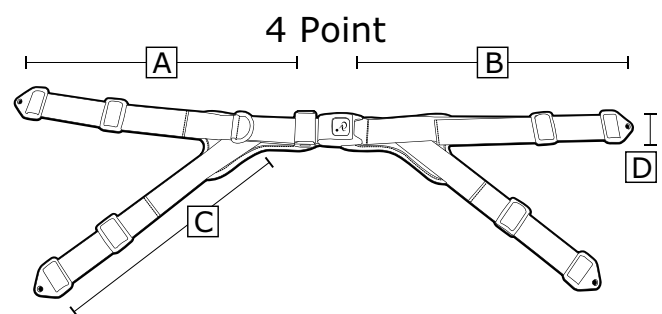

Y Straps

	A	B	C
S	19	8	2
M	22	9	2.25
L	25	11	2.5

	S	M	L
Dynamic	IFYS3102	IFYS3103	IFYS3104
Structured	IFYS3202	IFYS3203	IFYS3204

Pelvic Belts & Pads

- Help maintain a neutral pelvic position, which directly affects seated body alignment and distributes pressure appropriately.
- Increase postural stability, decreasing the effort needed to sit upright and facilitating upper extremity movement.
- Contribute to proper head positioning and neck alignment.
- Reduce negative postural tendencies that can lead to orthopedic asymmetries and other secondary medical complications.

2 Point Pad Sizes

	Part Number	A	B	C
XS	IFPB101	4.25	1.75	1.25
S	IFPB102	5.5	1.75	1.25
M	IFPB103	7.5	2.5	1.75
L	IFPB104	9.5	2.75	2.25
XL	IFPB105	11.5	2.75	2.25

Belt Sizes

	A	B	C	Buckle	Pad Sizes
Single Pull	32	27	1	PB	NP / XS
Single Pull	32	27	1	SR	NP
Dual Pull	24	24	1	PB	XS / S
Single Pull	32	27	1.5	PB / SR	NP / M / L
Dual Pull	24	24	1.5	PB / SR	M / L
Single Pull	32	27	2	PB	NP / L / XL
Single Pull	32	27	2	SR	L / XL
Dual Pull	24	24	2	PB / SR	L / XL

A	B	C	D	Buckle	Sizes
32	27	20	1	PB	XS
32	27	20	1.5	PB	S / M / L

PB: Push Button **SR:** Side Release **NP:** Non-Padded

Part Numbers

2 POINT NON-PADDED BELTS (PUSH BUTTON)

- IFPB5110 Push Button, 1 in, Single Pull, Non-Padded
- IFPB5210 Push Button, 1.5 in, Single Pull, Non-Padded
- IFPB5310 Push Button, 2 in, Single Pull, Non-Padded
- IFPB6110 Hip/Pelvic, Side Release, Single Pull, Non-Padded 1" webbing non-padded
- IFPB6210 Hip/Pelvic, Side Release, Single Pull, Non-Padded 1.5" webbing non-padded

4 POINT BELTS (V-CONTOUR STYLE)

- IFPB5141 Push Button, 1 in, 4-Point, Extra Small Pads (4.5 in)
- 1 1/2 inch belts**

- IFPB5242 Push Button, 1.5 in, 4-Point, Small Pads (5.5 in)
- IFPB5243 Push Button, 1.5 in, 4-Point, Medium Pads (7.5 in)
- IFPB5244 Push Button, 1.5 in, 4-Point, Large Pads (9.5 in)