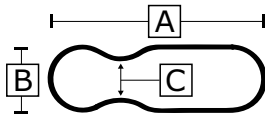

Y Straps

	A	B	C
S	19	8	2
M	22	9	2.25
L	25	11	2.5

	S	M	L
Dynamic	IFYS3102	IFYS3103	IFYS3104
Structured	IFYS3202	IFYS3203	IFYS3204

Pelvic Belts & Pads

- Help maintain a neutral pelvic position, which directly affects seated body alignment and distributes pressure appropriately.
- Increase postural stability, decreasing the effort needed to sit upright and facilitating upper extremity movement.
- Contribute to proper head positioning and neck alignment.
- Reduce negative postural tendencies that can lead to orthopedic asymmetries and other secondary medical complications.

2 Point Pad Sizes

	Part Number	A	B	C
XS	IFPB101	4.25	1.75	1.25
S	IFPB102	5.5	1.75	1.25
M	IFPB103	7.5	2.5	1.75
L	IFPB104	9.5	2.75	2.25
XL	IFPB105	11.5	2.75	2.25

Belt Sizes

	A	B	C	Buckle	Pad Sizes
Single Pull	32	27	1	PB	NP / XS
Single Pull	32	27	1	SR	NP
Dual Pull	24	24	1	PB	XS / S
Single Pull	32	27	1.5	PB / SR	NP / M / L
Dual Pull	24	24	1.5	PB / SR	M / L
Single Pull	32	27	2	PB	NP / L / XL
Single Pull	32	27	2	SR	L / XL
Dual Pull	24	24	2	PB / SR	L / XL

A	B	C	D	Buckle	Sizes
32	27	20	1	PB	XS
32	27	20	1.5	PB	S / M / L

PB: Push Button **SR:** Side Release **NP:** Non-Padded

Part Numbers

2 POINT NON-PADDED BELTS (PUSH BUTTON)

- IFPB5110 Push Button, 1 in, Single Pull, Non-Padded
- IFPB5210 Push Button, 1.5 in, Single Pull, Non-Padded
- IFPB5310 Push Button, 2 in, Single Pull, Non-Padded
- IFPB6110 Hip/Pelvic, Side Release, Single Pull, Non-Padded 1" webbing non-padded
- IFPB6210 Hip/Pelvic, Side Release, Single Pull, Non-Padded 1.5" webbing non-padded