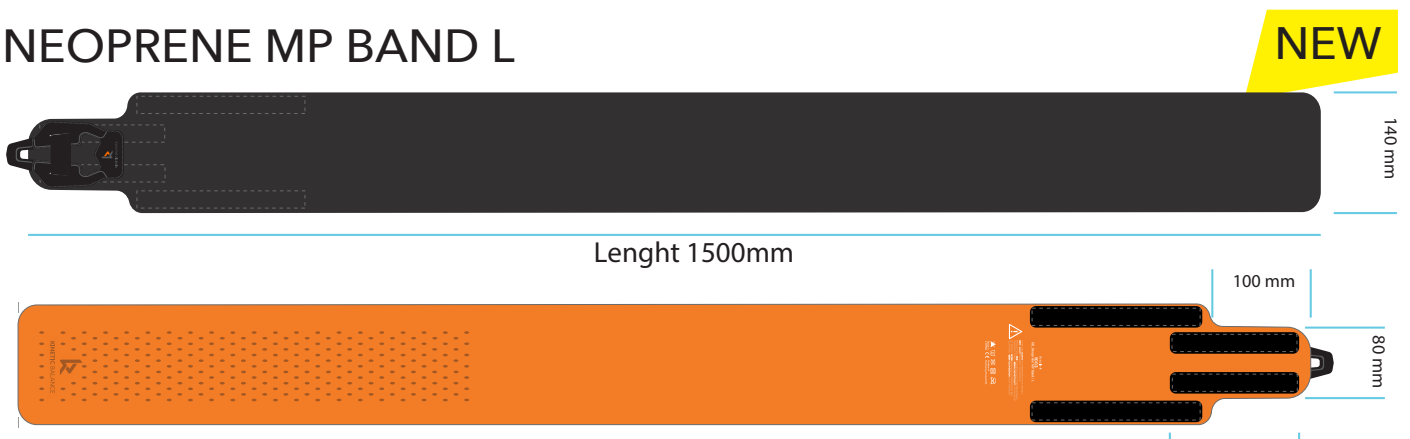

NOW AVAILABLE

NEOPRENE MP BAND S

NEOPRENE MP BAND M

NEOPRENE MP BAND L

KINETIC BALANCE

SPECIFICATIONS

- 3MM NEOPRENE
- 3D GRIP PRINT
- 3D RUBBER LABEL
- ELASTIC BAND