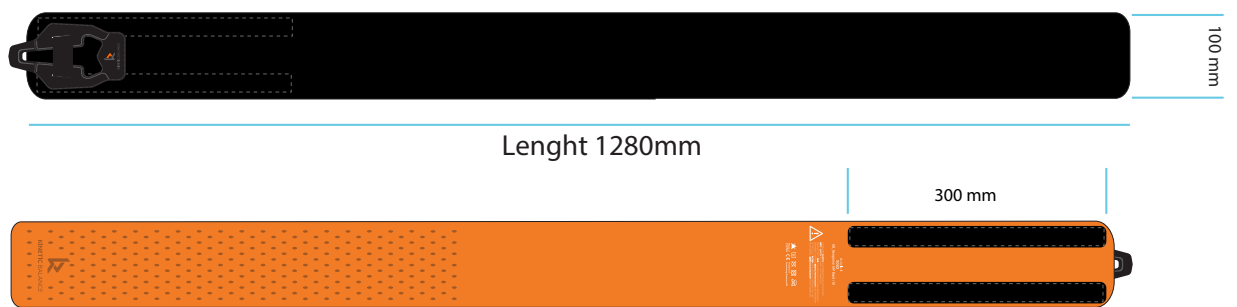

NOW AVAILABLE

NEOPRENE MP BAND S

NEOPRENE MP BAND M

NEOPRENE MP BAND L

KINETIC BALANCE

SPECIFICATIONS

- 3MM NEOPRENE
- 3D GRIP PRINT
- 3D RUBBER LABEL
- ELASTIC BAND