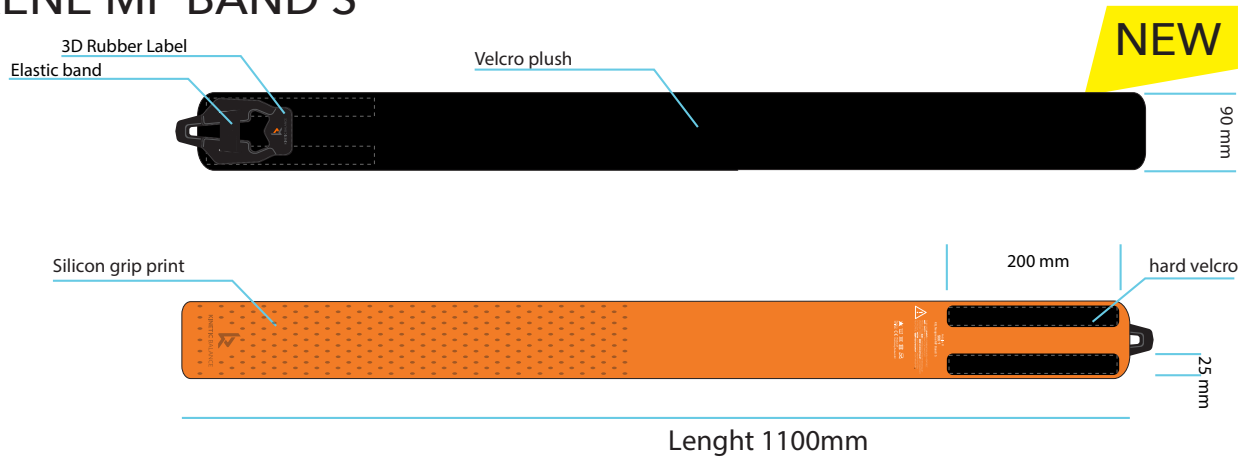

NOW AVAILABLE

NEOPRENE MP BAND S

NEOPRENE MP BAND M

NEOPRENE MP BAND L

KINETIC BALANCE

SPECIFICATIONS

- 3MM NEOPRENE
- 3D GRIP PRINT
- 3D RUBBER LABEL
- ELASTIC BAND